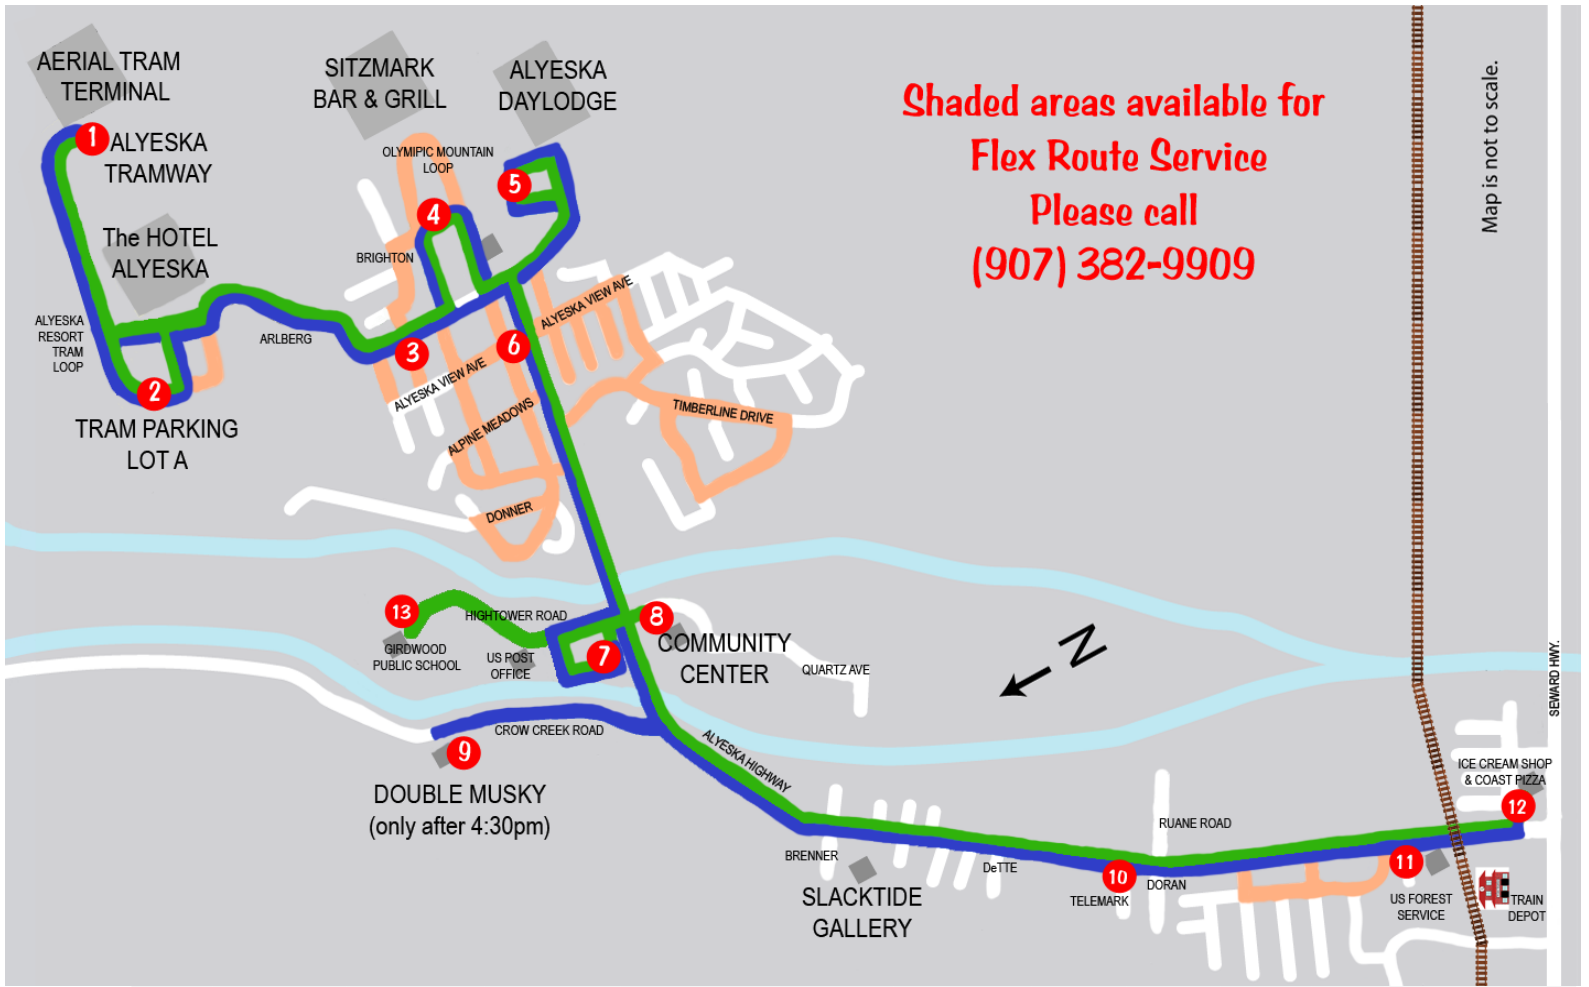

**Shaded areas available for  
Flex Route Service  
Please call  
(907) 382-9909**

Map is not to scale.