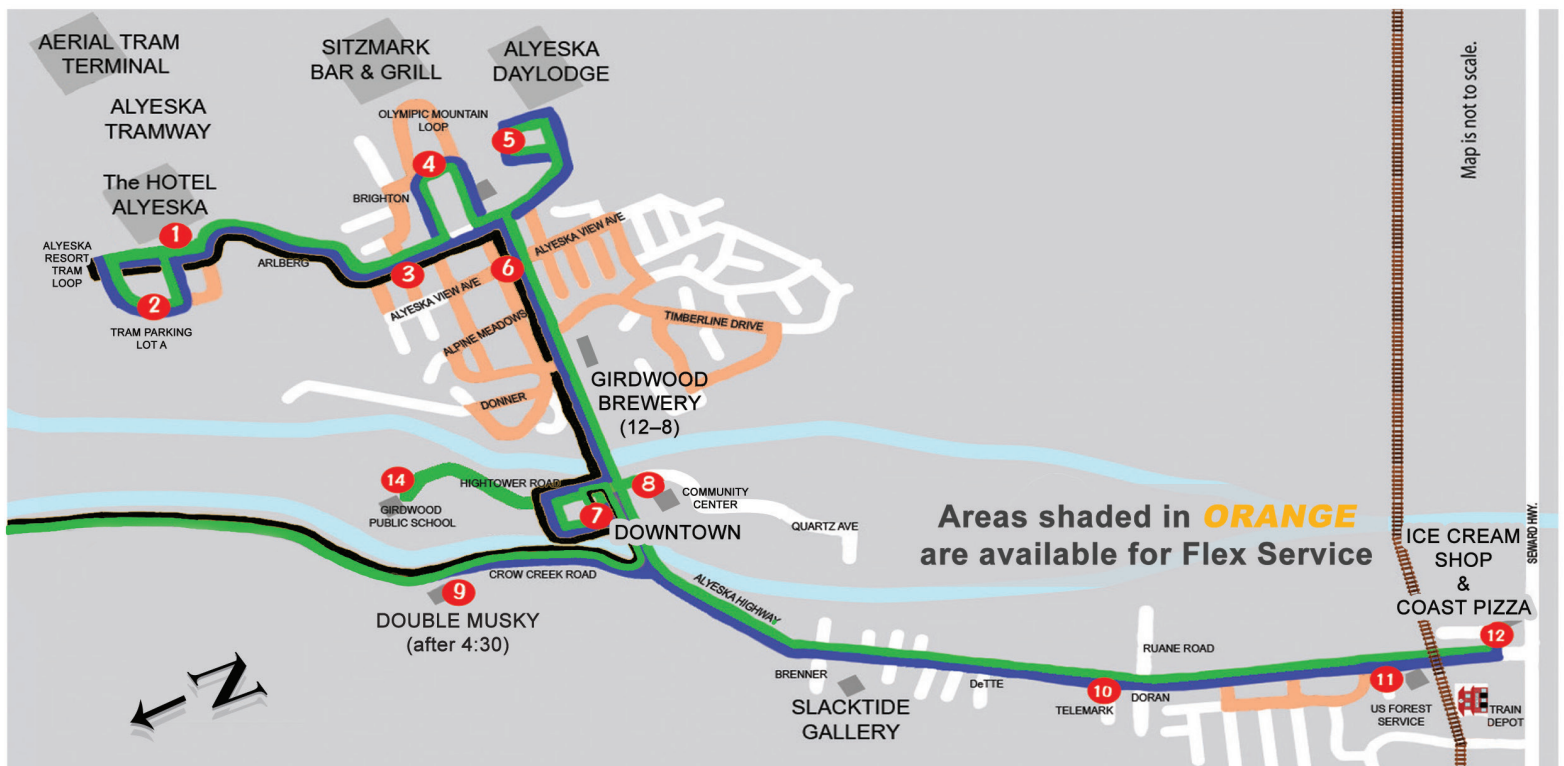

GIRDWOOD TOWN ROUTE

Times in **BLUE** are headed towards Seward Hwy. • Times in **GREEN** are headed towards Alyeska Tramway

1	2	3	4	5	6	7	8	9	10	11	12	14
Hotel Alyeska	Tram Lot A	Brighton	Olympic Mtn Loop	Alyeska Daylodge	Alyeska View	Downtown	Community Center	Double Musky	Telemark	Forest Service	Ice Cream Shop & Coast Pizza	Girdwood Public School
7:20	7:21 7:45	7:23 7:42	7:24 7:41	7:25 7:39	7:26 7:38	7:28 7:36	<i>By Request. Please call 382-9909 for Pickup</i>	<i>By Request. Before 4:30 pm Please call 382-9909 for Pickup</i>	7:31	7:32	7:32	<i>When School is in session according to ASD Calendar</i>
8:20	8:21 8:45	8:23 8:42	8:24 8:41	8:25 8:39	8:26 8:38	8:28 8:36			8:31	8:32	8:32	
9:20	9:21 9:45	9:23 9:42	9:24 9:41	9:25 9:39	9:26 9:38	9:28 9:36			9:31	9:32	9:32	
10:20	10:21 10:45	10:23 10:42	10:24 10:41	10:25 10:39	10:26 10:38	10:28 10:36			10:31	10:32	10:32	
11:20	11:21 11:45	11:23 11:42	11:24 11:41	11:25 11:39	11:26 11:38	11:28 11:36			11:31	11:32	11:32	
12:20	12:21 12:45	12:23 12:42	12:24 12:41	12:25 12:39	12:26 12:38	12:28 12:36			12:31	12:32	12:32	
1:20	1:21 1:25	1:23 1:42	1:24 1:41	1:25 1:39	1:26 1:38	1:28 1:36			1:31	1:32	1:32	
2:20	2:21 2:25	2:23 2:42	2:24 2:41	2:25 2:39	2:26 2:38	2:28 2:36			2:31	2:32	2:32	
3:20	3:21 3:45	3:23 3:42	3:24 3:41	3:25 3:39	3:26 3:38	3:28 3:36			3:31	3:32	3:32	
4:20	4:21 4:49	4:23 4:46	4:24 4:45	4:25 4:43	4:26 4:42	4:28 4:40			4:30	4:34	4:35	
5:20	5:21 5:49	5:23 5:46	5:24 5:45	5:25 5:43	5:26 5:42	5:28 5:40	5:30	5:34	5:35	5:36		
6:20	6:21 6:49	6:23 6:46	6:24 6:45	6:25 6:43	6:26 6:42	6:28 6:40	6:30	6:34	6:35	6:36		
7:20	7:21 7:49	7:23 7:46	7:24 7:45	7:25 7:43	7:26 7:42	7:28 7:40	7:30	7:34	7:35	7:36		
8:20	8:21 8:49	8:23 8:46	8:24 8:45	8:25 8:43	8:26 8:42	8:28 8:40	8:30	8:34	8:35	8:36		
9:20	9:21 10:00	9:23 9:57	9:24 9:56	9:25 9:54	9:26 9:53	9:28 9:51	9:49	9:31	9:32	9:45		